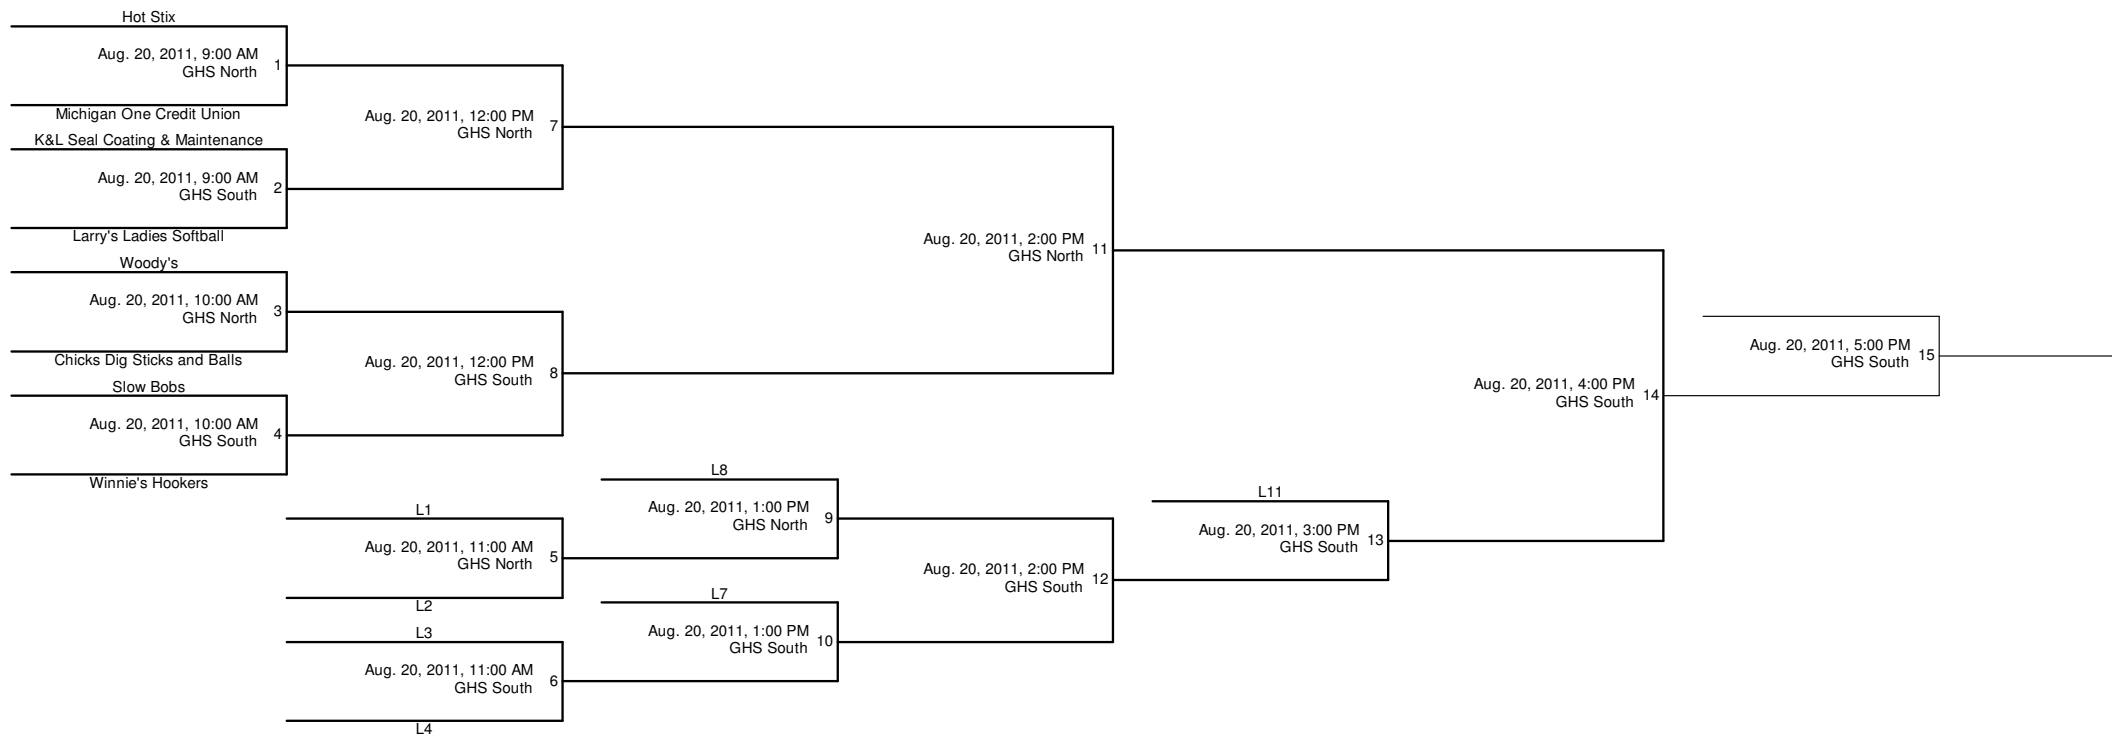

Greenville Recreation Department

Danish Festival Women's Softball Tournament

GHS Softball Complex

August 20, 2011

IMPORTANT TOURNAMENT INFORMATION:

All players must check in at the onsite registration table located near the concession stand with a valid photo ID prior to play.

Game time is approximate. Teams must be prepared to play at the conclusion of the previous game.

Saturday Parking: Players and spectators may park in the church parking lot across the street from the softball complex on Greenville West Drive. Donations encouraged.